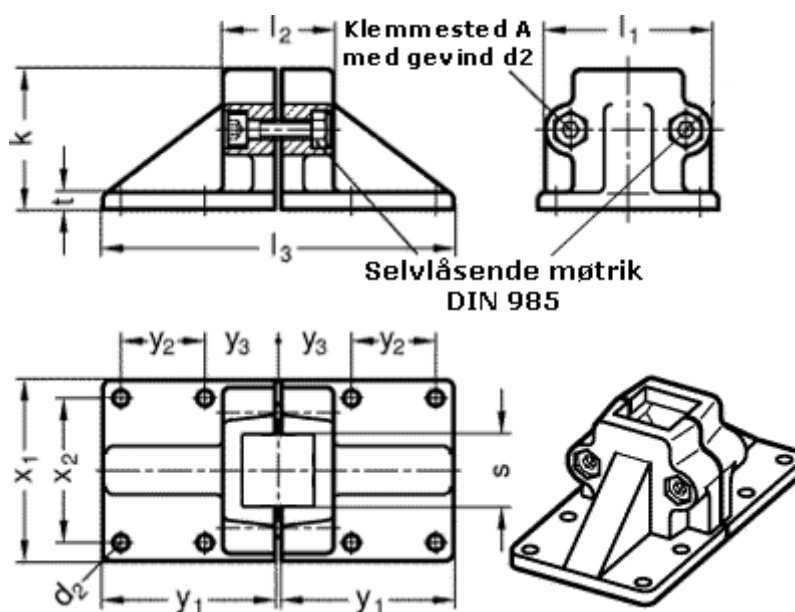

Article number: 20167V252BL

Description: Wide base clamp GN167-V25-2-BL
GN167

Measures

$d2 = 7$	$x1 = 75$
$d3 = M 8$	$x2 = 60$
$k = 58$	$y1 = 72$
$l1 = 69$	$y2 = 35$
$l2 = 46$	$y3 = 30$
$l3 = 146$	
$S = V25$	
$t = 7$	